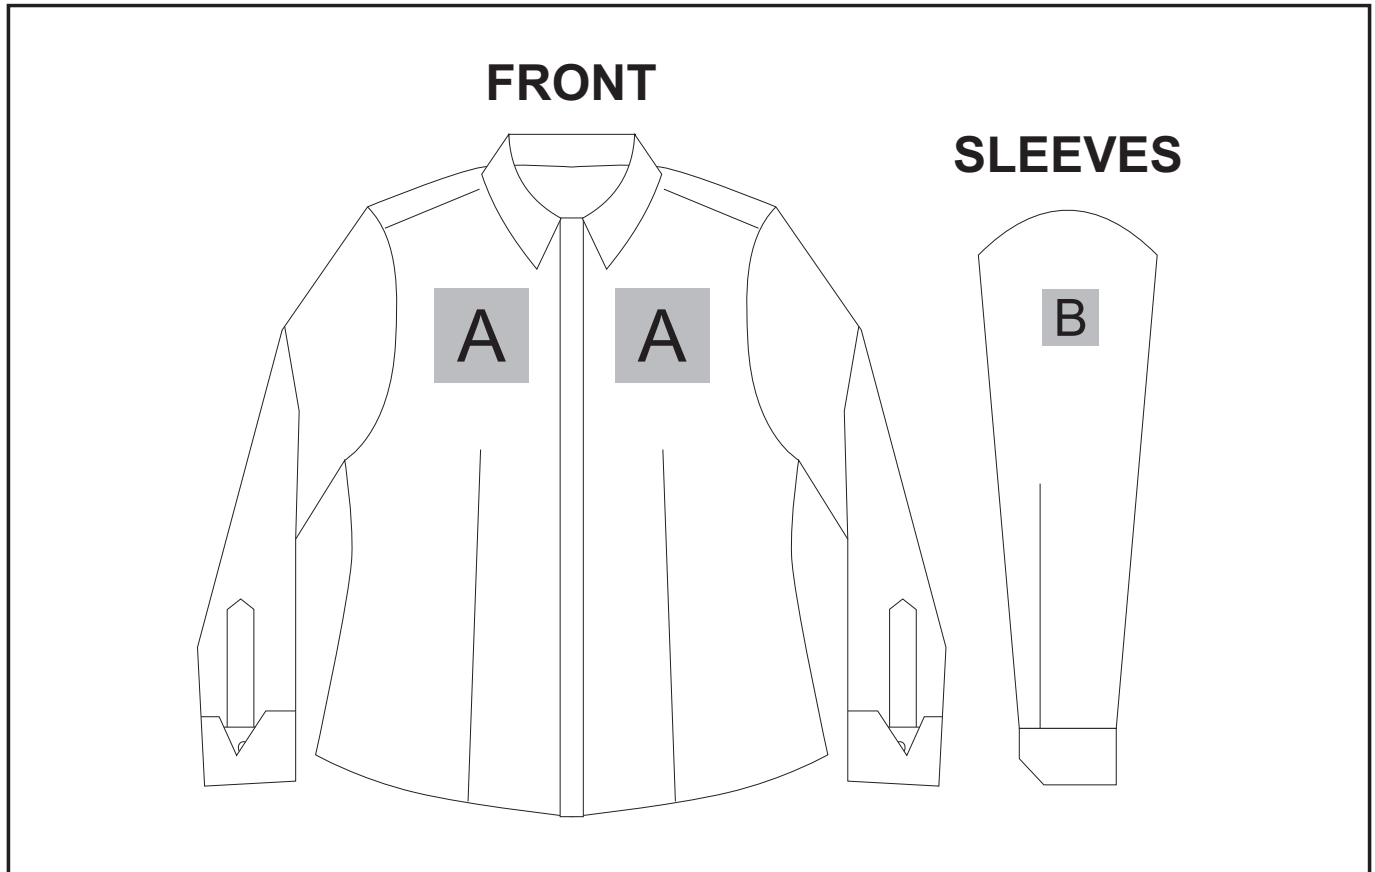

GP-11603

Ladies Long Sleeve Taylor Shirt

Need to know:

- Includes 1-Position Embroidery **OR** 1-Position Digital Transfer (setup fees apply)
- **Cannot guarantee a 100% straight branding on any clothing item with check or stripe detail.**
- **No branding on back due to seam.**
- **DTC/EMB inclusive Parameters: Left/Right Chest or Back = 100mm x 100mm**

Branding Options:

Position A

1. Embroidery (EMB) - 9 Colour
Size: 100mm wide x 100mm high
2. Digital Transfer (DTC) - Full Colour
Size: 100mm wide x 100mm high
3. Screen Print (SA) - 6 Colour
Size: 100mm wide x 80mm high

Position D

1. Embroidery (EMB) - 9 Colour
Size: 50mm wide x 50mm high
2. Digital Transfer (DTC) - Full Colour
Size: 50mm wide x 50mm high
3. Screen Print (SA) - 6 Colour
Size: 80mm wide x 60mm high